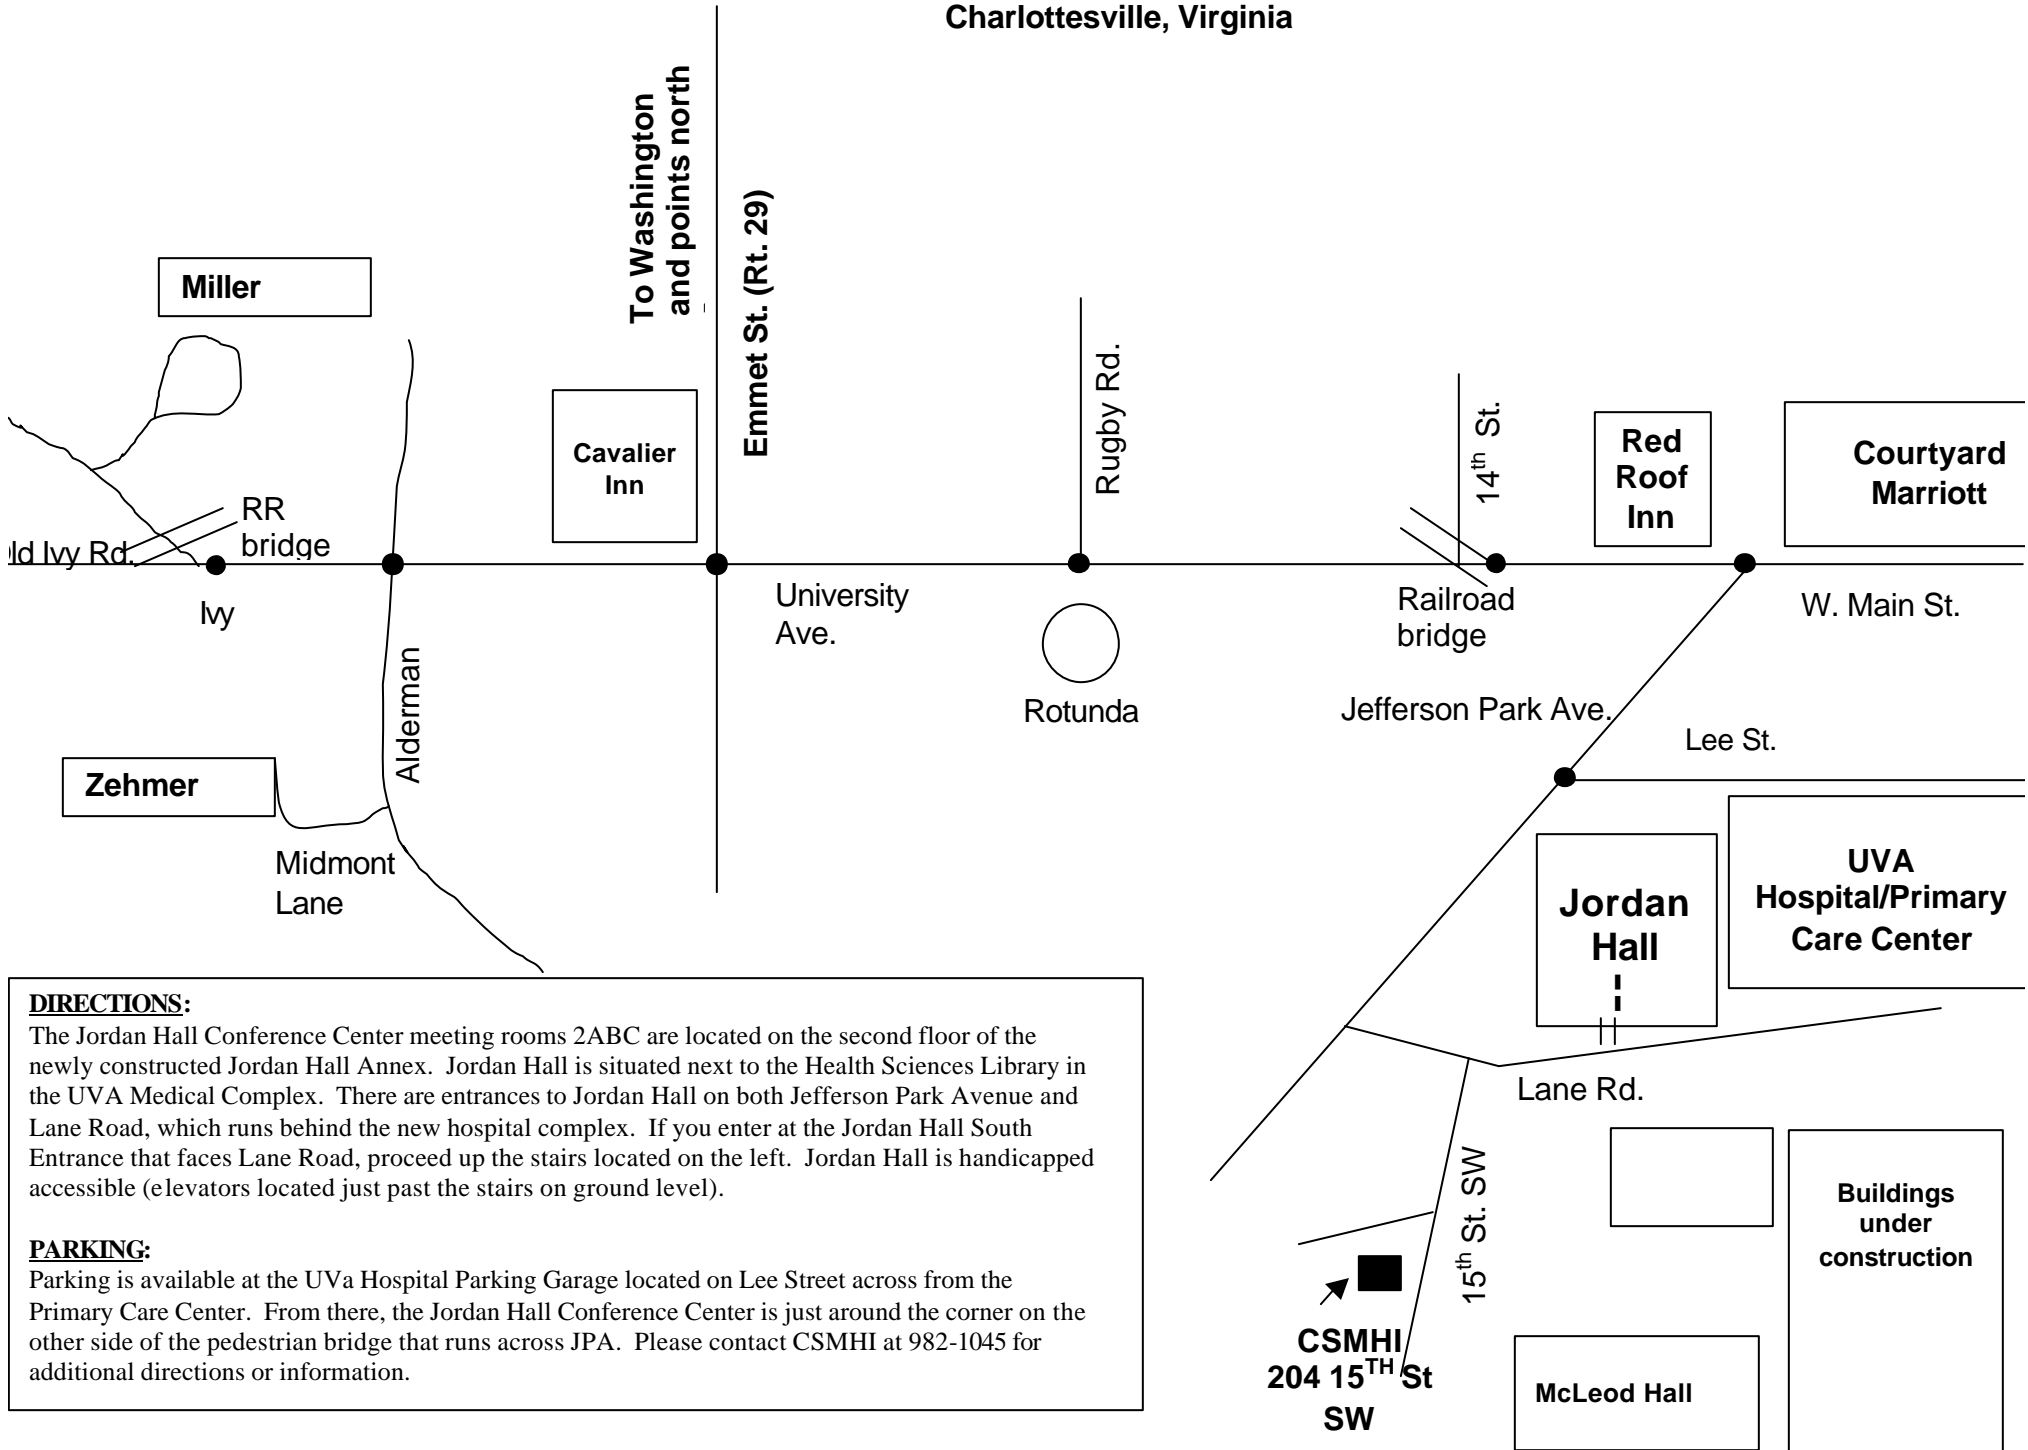

Charlottesville, Virginia

Miller

To Washington
and points north

Cavalier
Inn

Emmet St. (Rt. 29)

Rugby Rd.

Red
Roof
Inn

Courtyard
Marriott

Old Ivy Rd. RR bridge

Ivy

University
Ave.

Rotunda

Railroad
bridge

14th St.

W. Main St.

Zehmer

Alderman

Midmont
Lane

Jefferson Park Ave.

Lee St.

Jordan
Hall

UVA
Hospital/Primary
Care Center

Lane Rd.

Buildings
under
construction