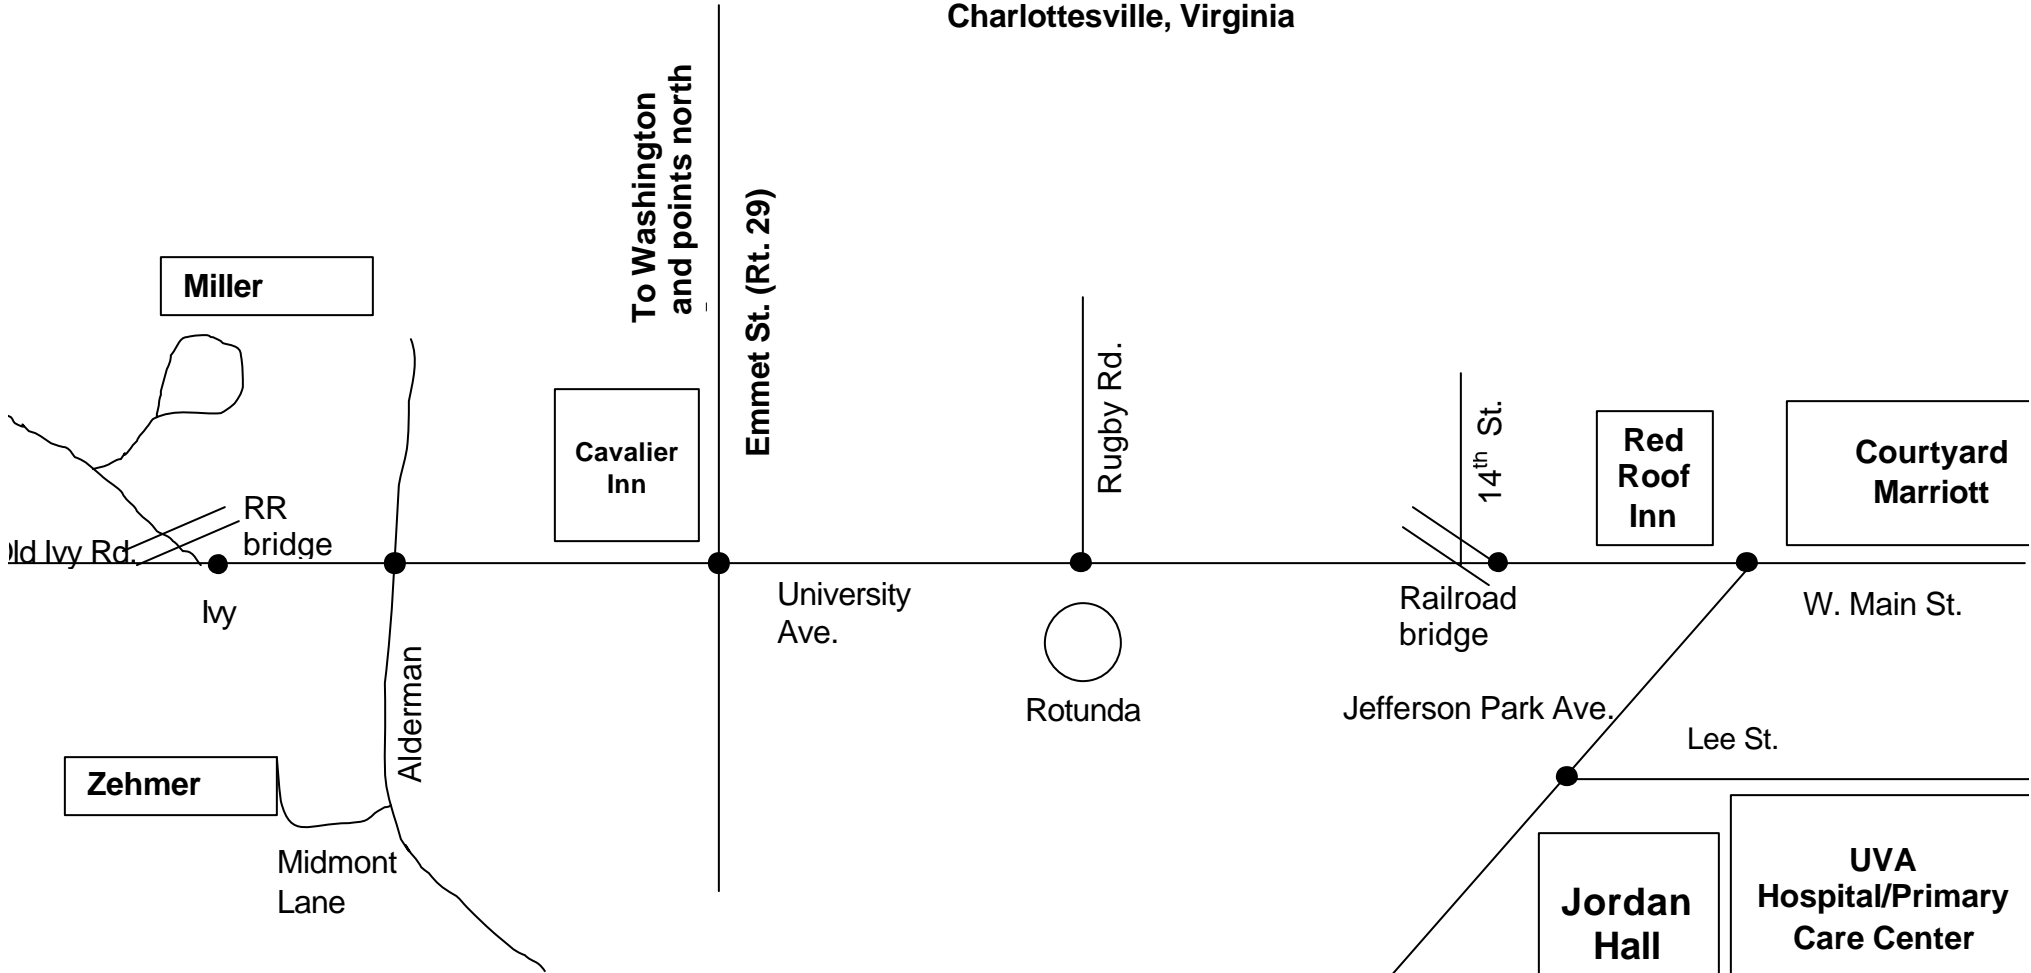

# Charlottesville, Virginia

**DIRECTIONS:**  
CSMHI is located at 204 15<sup>th</sup> St., SW, behind the Maison Française and the Casa Bolivar, and across the street from the McLeod Hall School of Nursing.

**PARKING:**  
Parking is available at the UVa Hospital Parking Garage located on Lee Street across from the Primary Care Center. From there, the Jordan Hall Conference Center is just around the corner on the other side of the pedestrian bridge that runs across JPA. Please contact CSMHI at 982-1045 for additional directions or information.